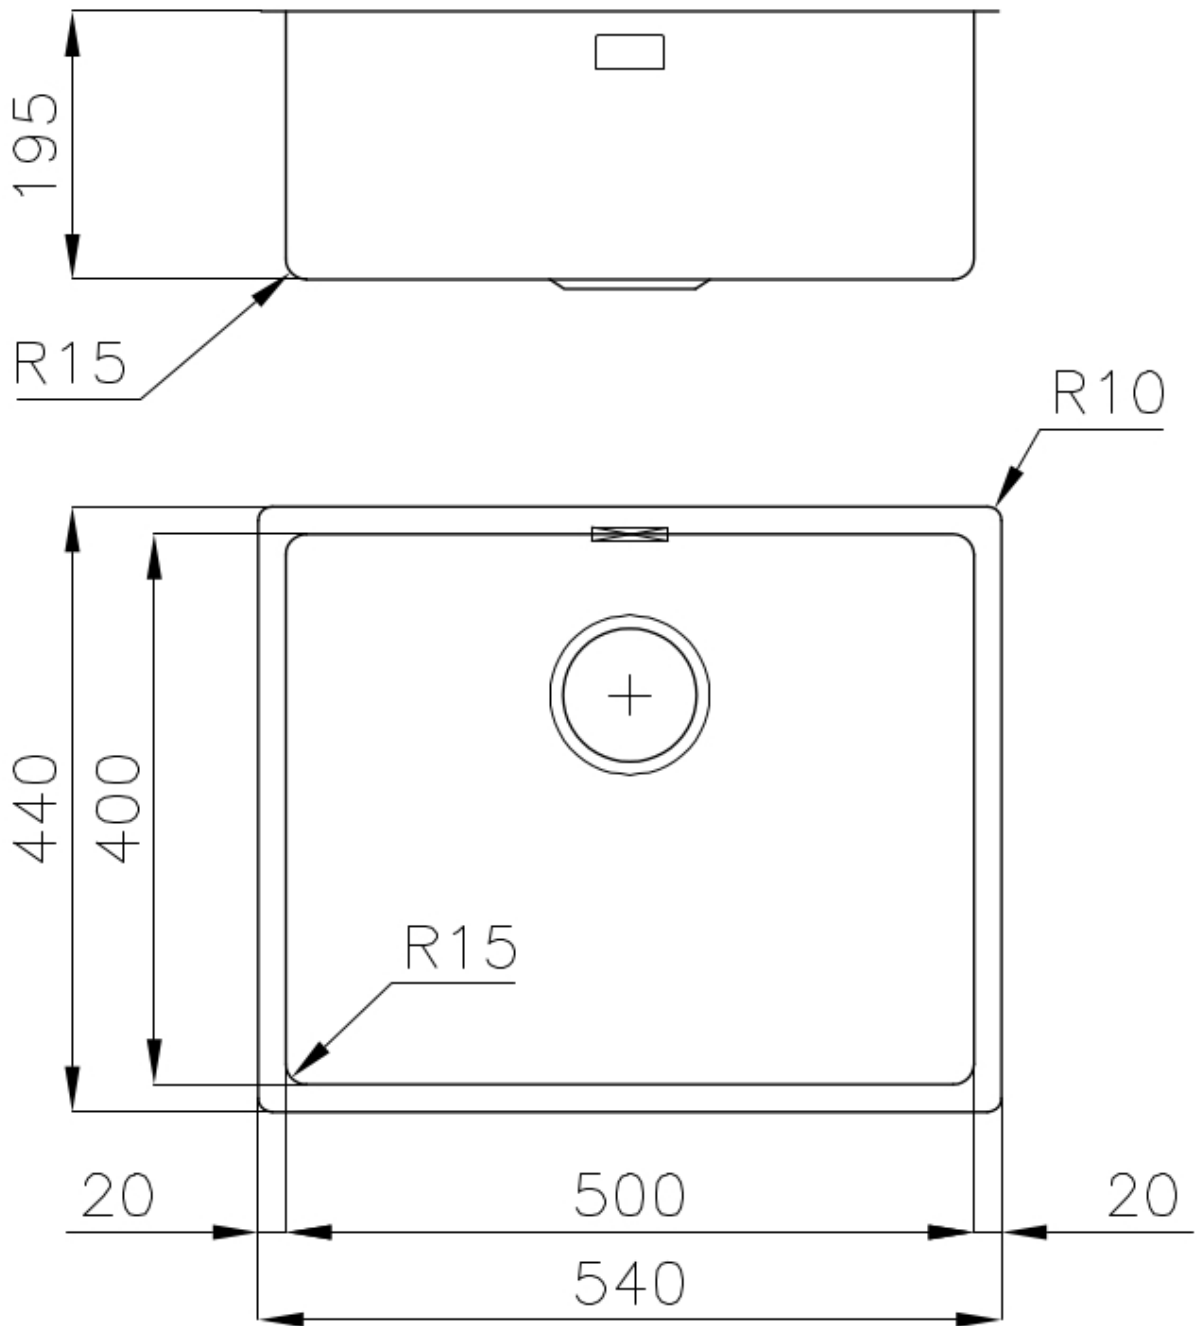

Finish PVD

Coloring Copper

Base 60 cm

Dimensions 540 x 440 mm

Bowl dimension 500 x 400 mm

Width 54 cm

Built-in hole

[View technical data sheet](#)

Waste fitting

3,5" drain

FEATURES

Basket 3,5" waste fitting

The drain is equipped with a large 3.5" drain, with the practical basket cap that prevents the discharge of solid parts.

Copper

The Copper finish is obtained by treating steel with a physical process called PVD (Physical Vacuum Deposition) which deposits particles of noble metals on the surface. The result is a unique and refined aesthetic effect, and an improvement of the mechanical properties of the steel which is more resistant to impact and scratches.

High thickness

1mm thick steel. A significant thickness, which guarantees the maximum sturdiness and durability.

Perimetral overflow

The overflow is always a security on the Foster sinks that prevents the overflow of water in case of oversights. The perimeter drain solution improves aesthetics thanks to its square and essential shape.

Small radius

Bowls with squared shapes with a modern design and an increased capacity, for a minimal aesthetics connected with an extreme practicality.

TECHNICAL DATA

Intaglio per il troppo-pieno
Recess for housing the over-flow