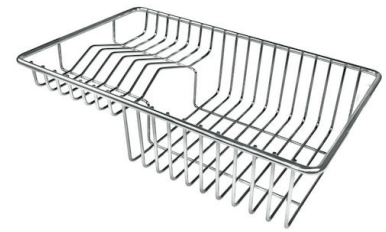

Waste fitting

3,5" drain

FEATURES

Basket 3,5" waste fitting

The drain is equipped with a large 3.5" drain, with the practical basket cap that prevents the discharge of solid parts.

Copper

The Copper finish is obtained by treating steel with a physical process called PVD (Physical Vacuum Deposition) which deposits particles of noble metals on the surface. The result is a unique and refined aesthetic effect, and an improvement of the mechanical properties of the steel which is more resistant to impact and scratches.

Small radius

Bowls with squared shapes with a modern design and an increased capacity, for a minimal aesthetics connected with an extreme practicality.

TECHNICAL DATA

Intaglio per il troppo-pieno
Recess for housing the over-flow

- Built-in cut out for FTS – Foratura per installazione FTS

OPTIONAL ACCESSORIES

Cestello inox
8612 000

Glass chopping board
8631 300

HPDE Chopping board
8657 001

HPDE Twin chopping board
8644 101

Stainless steel plate rack
8100 154

Stainless steel plate rack
8100 303
* only in combination with the accessory
8644 101

Stainless steel plate rack
8100 201

White bowl
8153 100

Black grid
8100 617

**Graters kit with ring-holder and
food collection tray**
8159 101
* only in combination with the accessory
8644 101